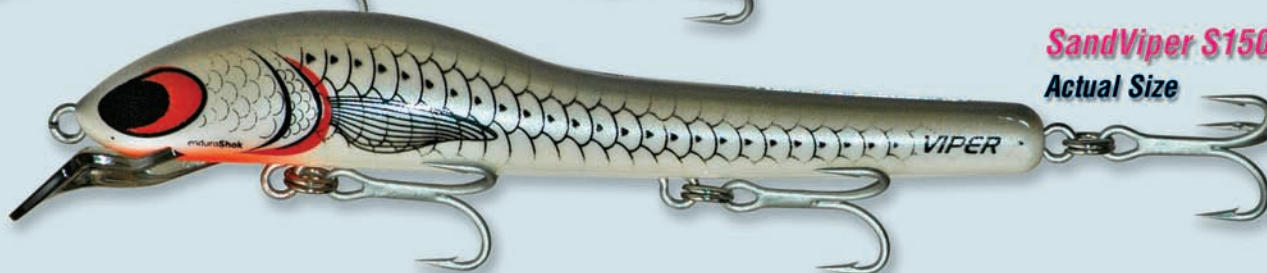

VIPER

Viper V150
Actual Size

SandViper S150
Actual Size

Australia's World Class Lures

V150, V150X Viper

The **Viper** has established a reputation as one of the premium Barra lures in Australia. This has also flowed on to international species with success in many countries around the world.

Rock'n Roll Action.

The **Viper** has a unique shape and Rock'n Roll action that is enticing to barra and other species. It has proven itself with thousands of captures and several world records. It's vibrant action and loud built in rattles ensure results.

Vital Statistics

Body Length - 140mm, 5.5"
Weight = 28gms, 1 oz
Max Depth - 4 metres, 13 ft
Max Speed - 7 knots
Hooks - V150 3 x #2
V150X 2 x 2/0

S150, S150X SandViper has the same unique body shape and Rock'n Roll action as the **Viper**. It is the ideal shallow water lure for barra, tuna, bonito, tailor, mackerel, cobia and mahi mahi.

Vital Statistics

Body Length - 140mm, 5.5"
Weight + 28gms, 1 oz
Max Depth - 1 metre, 3 ft
Max Speed - 7 knots
Hooks - S150 3 x #2
S150X 2 x 2/0

H150, H150X HyperViper **HyperViper** is the third generation of the **Predatek Viper** family. It is the result of demand for an ultra-deep **Viper**, that barramundi fisherman need to fish the deep holes of rivers like the Daly in the NT and the large impoundments of Queensland. These environments demand a lure that will reach a depth of 8 metres plus, the **HyperViper** delivers. It has the unique **Viper** vibrant action, a steep angle of descent, loud rattles and great colour schemes. It still has good castability to create action around snags in deep water.